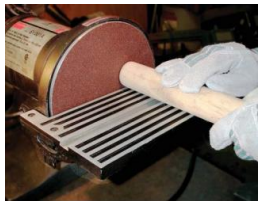

Sanding Belts: All Sizes, Styles and Weights

- ✓ Custom belts from 1/8" wide to 67" wide
- ✓ Stationary, Portable, Edge Type, Stroke Belts, Pump Sleeves, Wide Belts
- ✓ Rolls: PSA and Cloth Backing
- ✓ Sheets: Paper and Cloth, Silicon Carbide and Aluminum Oxide
- ✓ Sponges/Pads
- ✓ Complete Line of Back-Up Pads, Drums and Accessories

➤ 2-Week lead time on initial order; stocked for daily delivery in Wichita area thereafter

- Wood, metal, plastic, fiberglass, paint, primer, solid surfaces